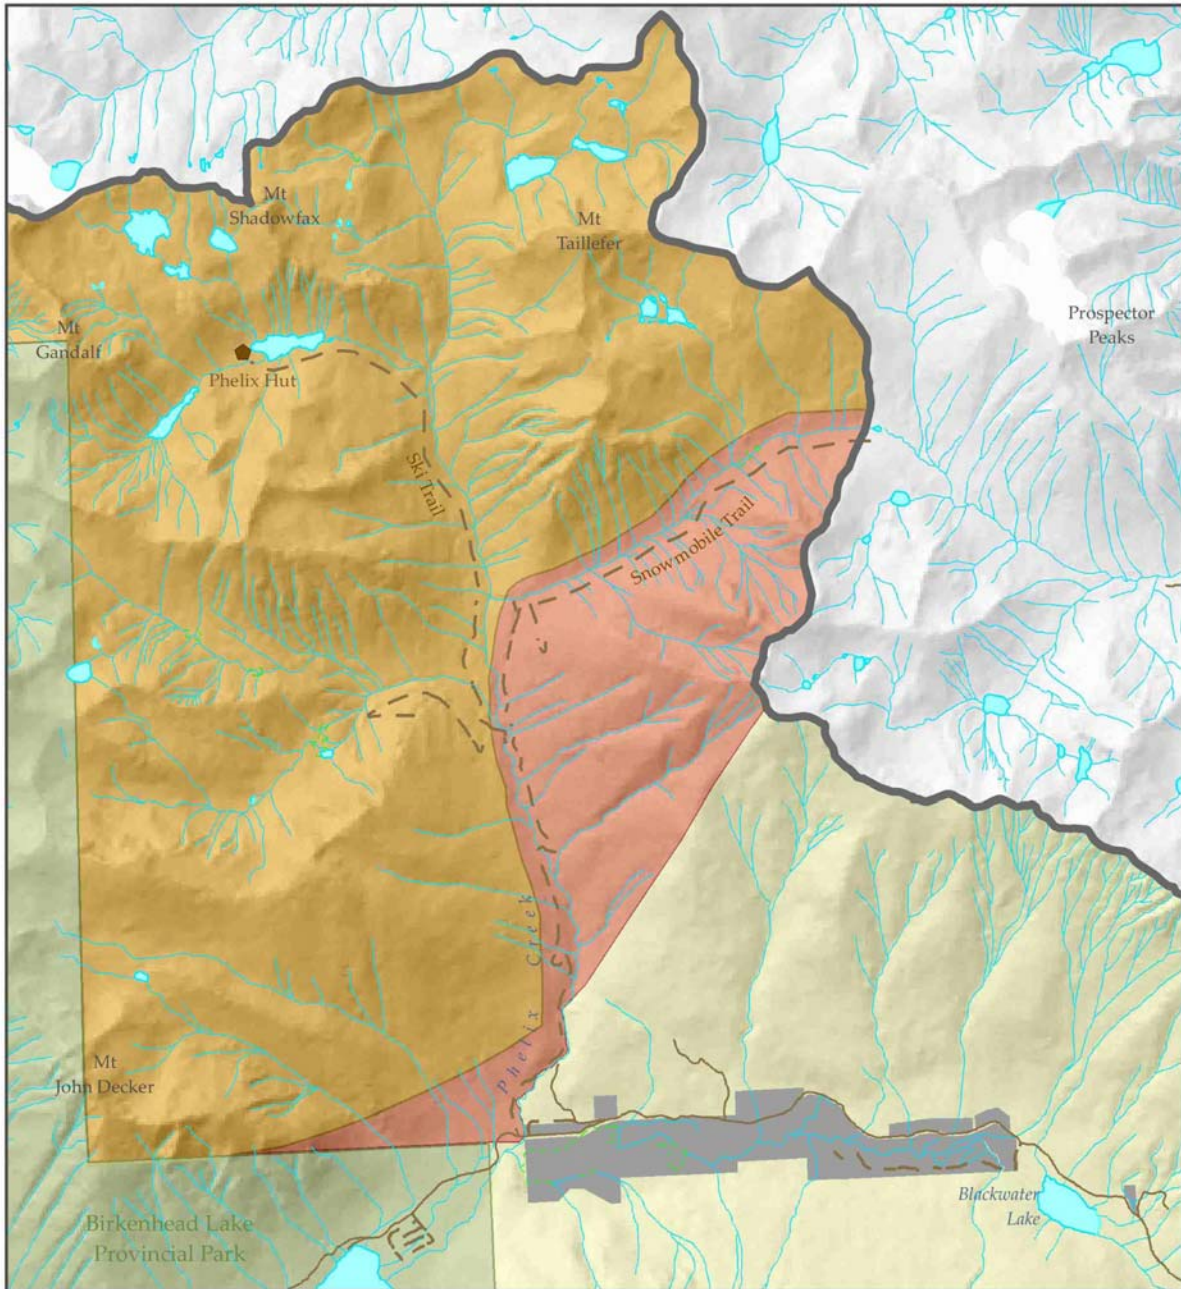

Winter Backcountry Recreation Use Recommendations
Sea-to-Sky – Lillooet Drainage

Map 3: Phelix Creek

Map 3: Phelix Creek - Public Winter Recreation Zoning

Winter Recreation Zones

- Non-motorized recreation with air access (RA1-A)
- Shared Recreation (RA2)
- Motorized Recreation (RA3)

- Sea-to-Sky LRMP Boundary
- Existing Parks and Protected Areas
- Private Land

Map Produced: August 6 2008
 File: B:\proj\lb\mmts2s\bcwin\phelix_creek_recreation_zoning_detail_aug2008
 Produced by the
 Integrated Land Management Bureau
 Coast Region, Lower Mainland Service Centre