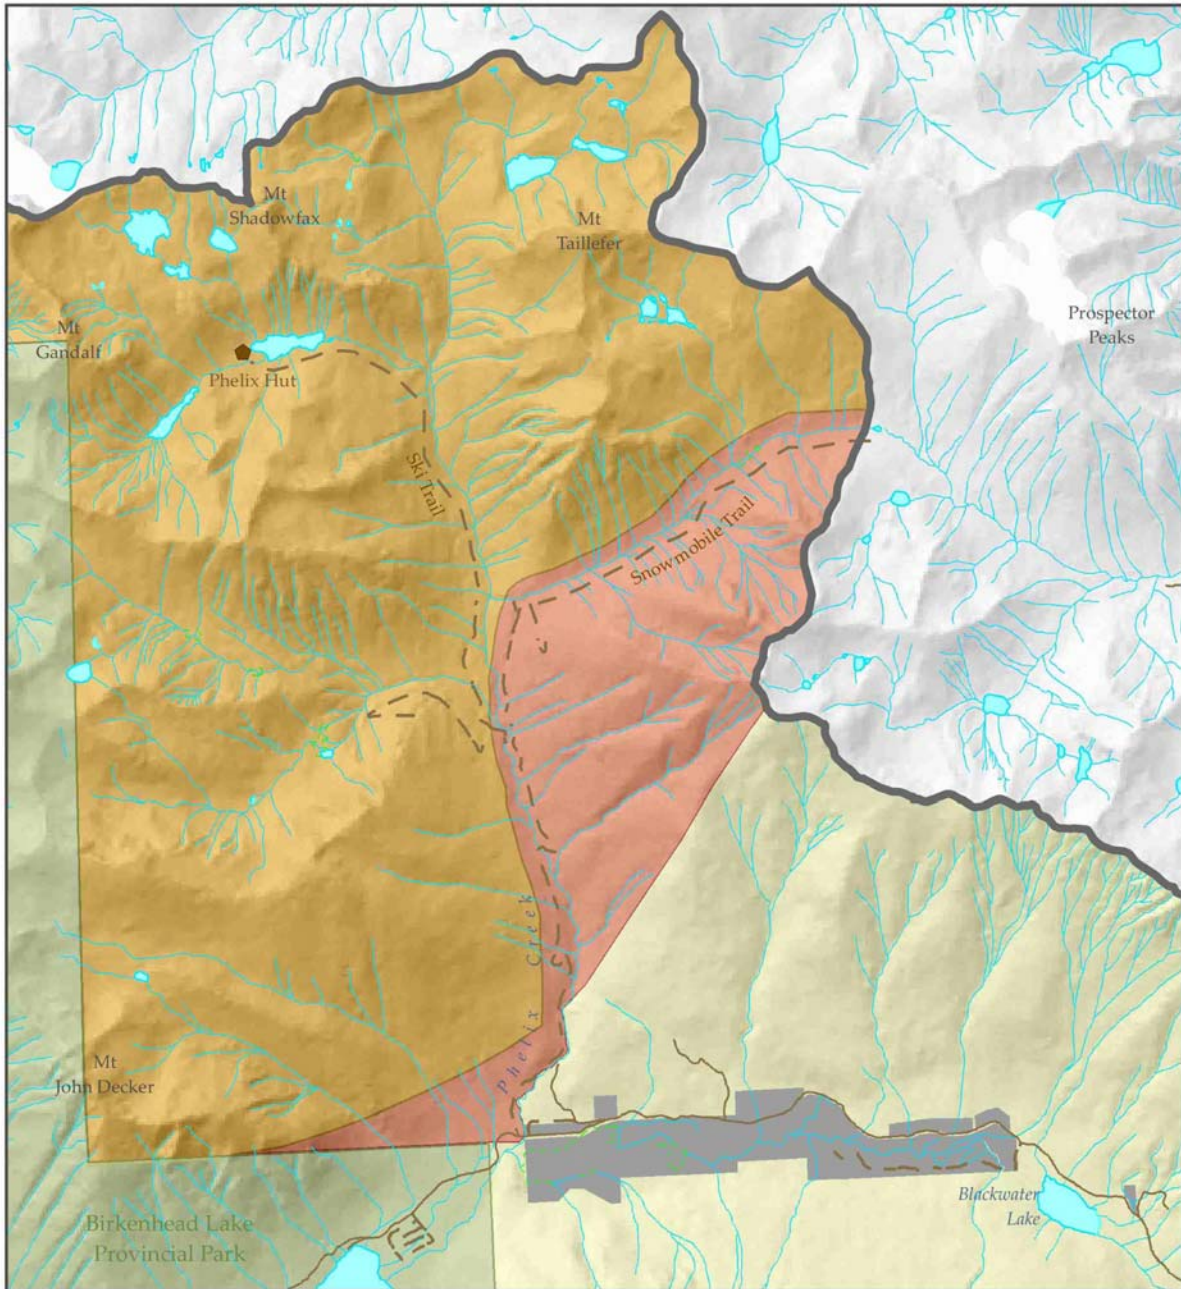

Winter Backcountry Recreation Use Recommendations  
Sea-to-Sky – Lillooet Drainage

Map 3: Phelix Creek

Map 3: Phelix Creek - Public Winter Recreation Zoning

Winter Recreation Zones

- Non-motorized recreation with air access (RA1-A)
- Shared Recreation (RA2)
- Motorized Recreation (RA3)

- Sea-to-Sky LRMP Boundary
- Existing Parks and Protected Areas
- Private Land

Map Produced: August 6 2008  
 File: B:\proj\lb\lmd\ts2\bcwin\phelix\_creek\_recreation\_zoning\_detail\_aug2008  
 Produced by the  
 Integrated Land Management Bureau  
 Coast Region, Lower Mainland Service Centre